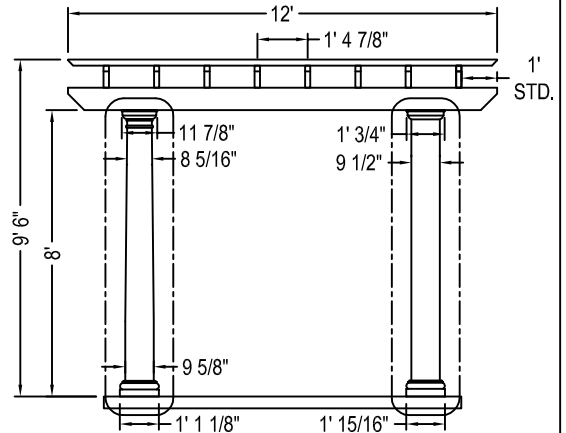

Building Products

HB&G
1015 BRUNDIDGE BLVD.
TROY, AL 36081
PHONE: 1-800-264-4HBG
FAX: 1-334-566-4629
www.hbgcolumns.com

☒ SELECT DESIRED FIBERGLASS COLUMN WITH POLY TUSCAN CAP-BASE SET:

- ☐ 980004 - 10" X 8' PLAIN ROUND TAPERED
- ☐ 980006 - 10" X 10" X 8' PLAIN SQUARE PULTRUDED

☐ SELECT DESIRED WIND LOAD / DECK PLATES (OPTIONAL):

- ☐ ROUND   ☐ SQUARE

☒ SELECT DESIRED COATING COLOR: (CHROMAGUARD® ENGINEERED COATING)

☐ STANDARD:

- ☐ WHITE (INCLUDED)

☐ SEMI-CUSTOM:

- ☐ LINEN (917058)   ☐ ESTATE (917054)
- ☐ FOG (917055)   ☐ MOSS (917059)
- ☐ TRICORN (917061)   ☐ SADDLE(917060)
- ☐ CREAM (917053)   ☐ JAVA (917056)
- ☐ LATTE (917057)   ☐ CANNON (917052)
- ☐ COCOA (917062)

☐ SELECT DESIRED OPTION:

- ☐ FAN BRACKET (OPTIONAL)

TRANQUILITY™ 12' X 14' FREE STANDING FIBERGLASS PERGOLA	
NO. OF SUPPORT / HEADER BEAMS	4
NO. OF RAFTERS	8
NO. OF PURLINS	12
NO. OF HEADER SUPPORTS	0

12' X 14' TRANQUILITY™ PERGOLA ROUND COLUMN OPTION   12' X 14' TRANQUILITY™ PERGOLA SQUARE COLUMN OPTION

FRONT ELEVATION

☒ SELECT DESIRED RAFTER TAIL DESIGN:

☐ STANDARD:

- ☐ NAPA (INCLUDED)

☐ SEMI-CUSTOM:

- ☐ WINDSOR (917007)
- ☐ CRAFTSMAN (917002)
- ☐ KENSINGTON (917003)
- ☐ SPARTAN (917006)
- ☐ ROMAN (917005)
- ☐ CONTEMPORARY (917001)