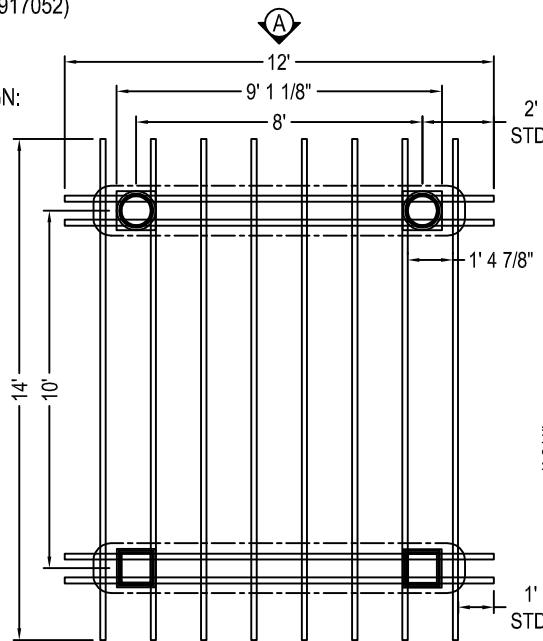

SUPPORT RAFTERS / BEAMS AND RAFTERS PLAN VIEW

RAFTERS AND PURLINS PLAN VIEW

NOTES:

1. INSTALLATION TO BE COMPLETED IN ACCORDANCE WITH MANUFACTURER'S SPECIFICATIONS WITH INCLUDED ARBOR-LOC® HARDWARE.
2. NOT PRINTED TO SCALE, CAD MODEL 1:1
3. THIS DRAWING IS INTENDED FOR USE BY ARCHITECTS, ENGINEERS, CONTRACTORS, CONSULTANTS AND DESIGN PROFESSIONALS FOR PLANNING PURPOSES ONLY. THIS DRAWING MAY NOT BE USED FOR CONSTRUCTION.
4. ALL INFORMATION CONTAINED HEREIN WAS CURRENT AT THE TIME OF DEVELOPMENT BUT MUST BE REVIEWED AND APPROVED BY THE PRODUCT MANUFACTURER TO BE CONSIDERED ACCURATE.
5. CONTRACTOR'S NOTE: FOR PRODUCT AND COMPANY INFORMATION VISIT www.CADdetails.com/info AND ENTER REFERENCE NUMBER 5118-002