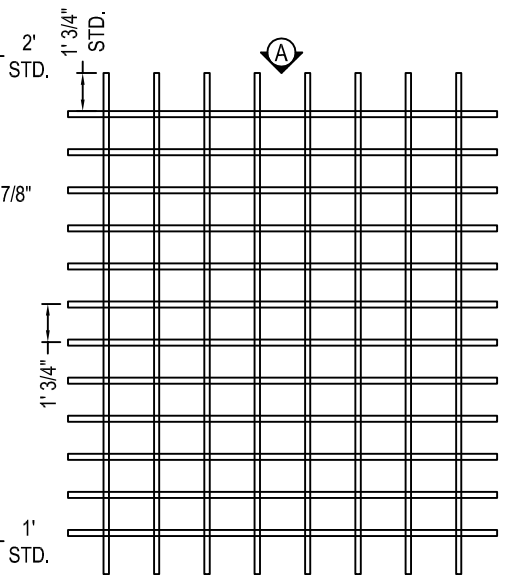

RAFTERS AND PURLINS PLAN VIEW

NOTES:

1. INSTALLATION TO BE COMPLETED IN ACCORDANCE WITH MANUFACTURER'S SPECIFICATIONS WITH INCLUDED ARBOR-LOC® HARDWARE.
2. NOT PRINTED TO SCALE, CAD MODEL 1:1
3. THIS DRAWING IS INTENDED FOR USE BY ARCHITECTS, ENGINEERS, CONTRACTORS, CONSULTANTS AND DESIGN PROFESSIONALS FOR PLANNING PURPOSES ONLY. THIS DRAWING MAY NOT BE USED FOR CONSTRUCTION.
4. ALL INFORMATION CONTAINED HEREIN WAS CURRENT AT THE TIME OF DEVELOPMENT BUT MUST BE REVIEWED AND APPROVED BY THE PRODUCT MANUFACTURER TO BE CONSIDERED ACCURATE.
5. CONTRACTOR'S NOTE: FOR PRODUCT AND COMPANY INFORMATION VISIT www.CADdetails.com/info AND ENTER REFERENCE NUMBER 5118-002

12' X 14' TRANQUILITY™ FREE-STANDING PERGOLAS

TRANQUILITY™ 12' X 14' FREE-STANDING PERGOLA